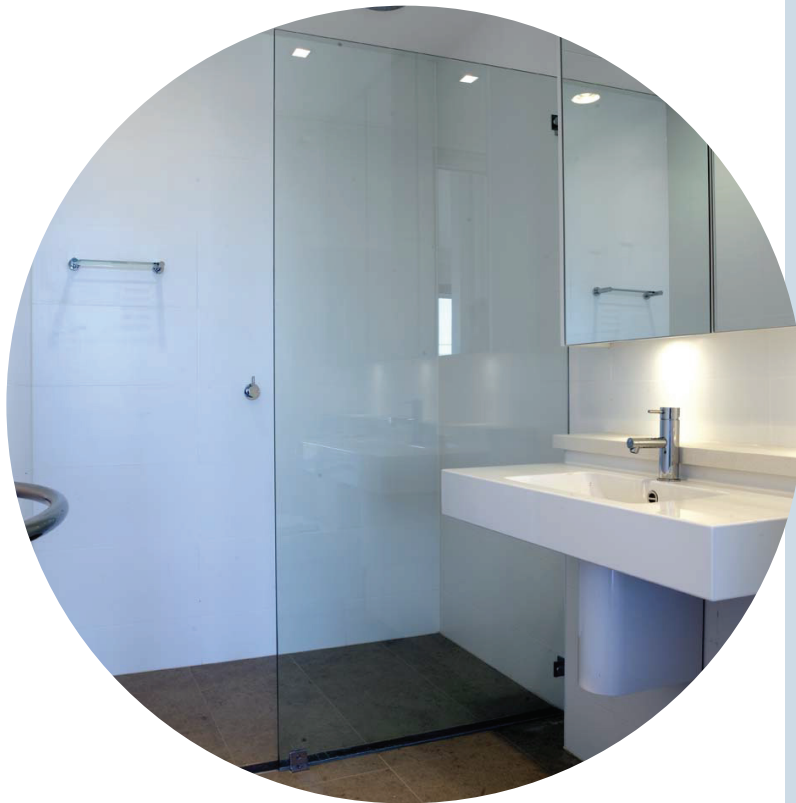

SPECIFICATION:

EnduroShield® continues to be specified by leading architects for application on both residential and commercial developments to protect the glass surfaces and reduce maintenance time for clients.

"Since you put EnduroShield on my shower screens I have found they need much less cleaning, much less often. As I'm a very busy person, that makes me very happy."

Thanks!!"

Jan Talor, Melbourne, VIC

WaterArt
Innovations in Glass!!
MIRRORES

Water Art Pty Ltd
13 Christine Ave,
Burleigh Heads QLD
Tel: 07 5630 4038
jason@waterart.com.au